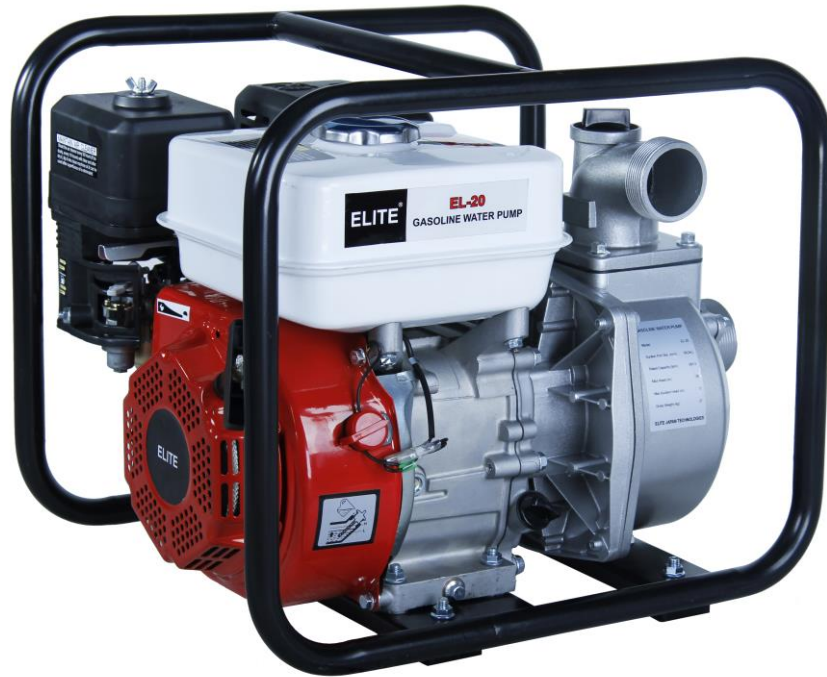

## EL-20 ELITE GASOLINE WATER PUMP

## TECHNICAL SPECIFICATIONS

<b>Model</b>	EL-20
<b>Suction Port Diameter (in.)</b>	2 in. (50 mm)
<b>Maximum Discharge (L per Min.)</b>	583.3 L per Min.
<b>Max Head (m)</b>	26 m
<b>Max Suction Head (m)</b>	8 m
<b>Engine Model</b>	UP170
<b>Rated Power (HP)</b>	7.0HP
<b>Displacement (cc)</b>	208cc
<b>Fuel Tank Capacity (L)</b>	3.6 L
<b>Gross Weight (kg)</b>	27 kg
<b>Dimensions (LxBxH) (mm)</b>	477mm x 385mm x 417mm
<b>Oil Type</b>	SAE10W-30